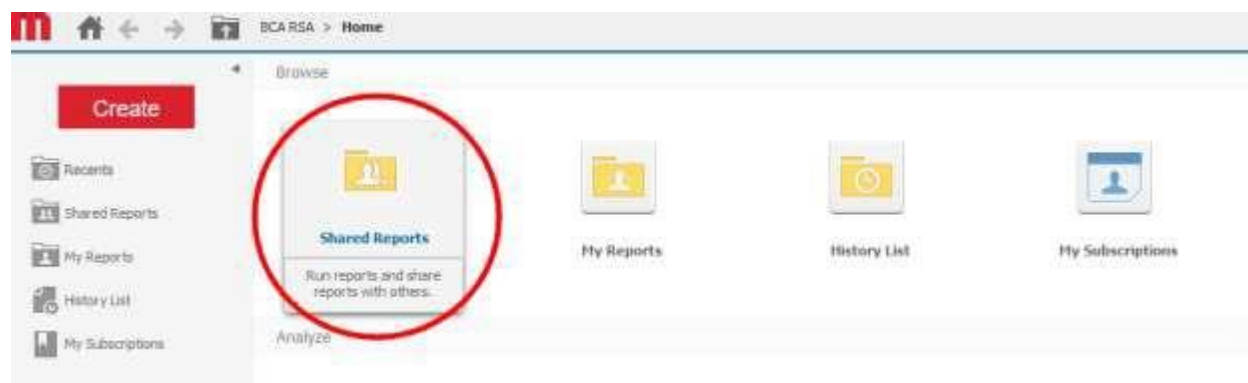

Once you're logged in and see the home screen below, click on Shared Reports.

From here, you'll see several folders depending on your access level. Everyone has Basic Reports, so we'll click there for our example.

Find the report you want to run. The area around the report title is a giant button, so you can click anywhere on it.

Next is the prompt screen. For this example, the only thing we do is select our library.