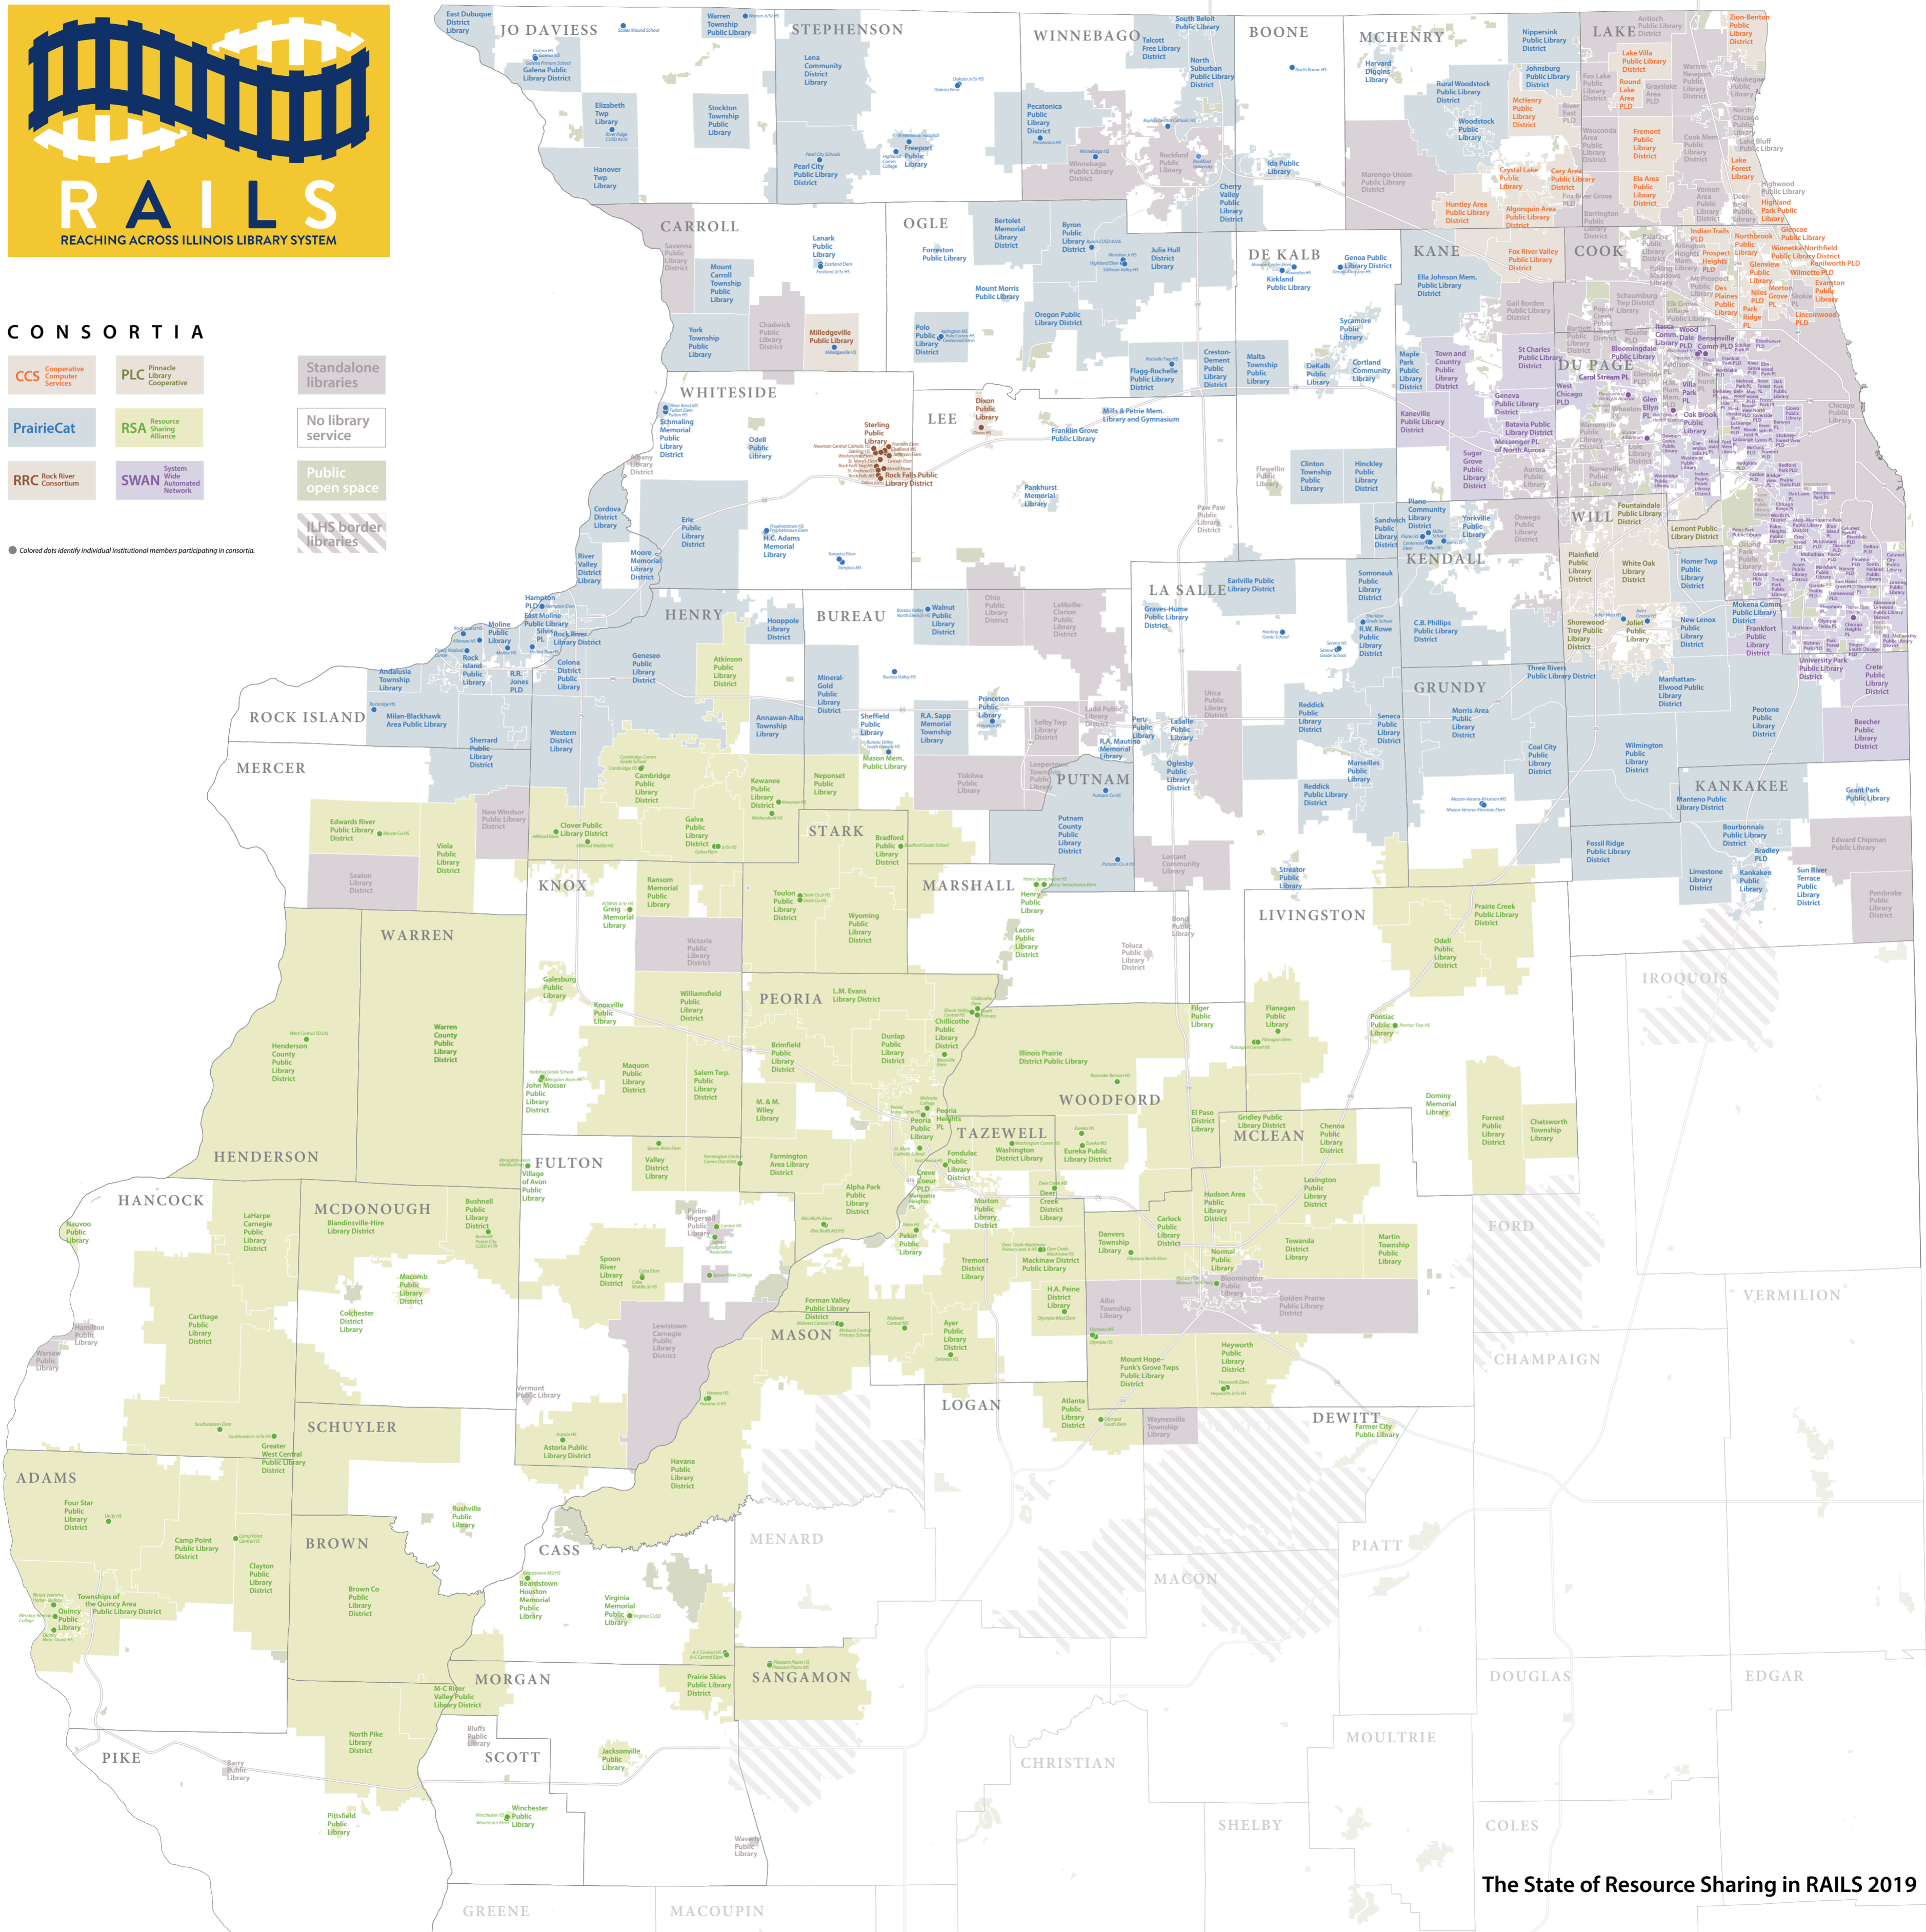

CONSORTIA

CCS Cooperative Computer Services	PLC Pinnacle Library Cooperative	Standalone libraries
PrairieCat	RSA Resource Sharing Alliance	No library service
RRC Rock River Consortium	SWAN System Wide Automated Network	Public open space
		ILHS border libraries

The State of Resource Sharing in RAILS 2019